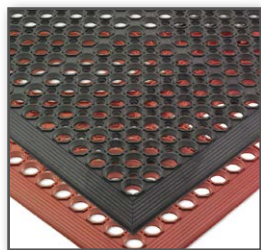

## FLOOR MATTING

- Reduce leg fatigue and increase safety
- Available in light to medium-duty for bar, server stations and kitchen applications

### EZ-Mats LIGHT DUTY

- Provide a safe and comfortable walking and standing area for employees
- Engineered for excellent drainage

ITEM	COLOR	DESCRIPTION	DIMENSIONS
<b>KM1100</b>	Black	Non-Bagged	3'L x 5'W x ½"D (91.4 x 152.4 x 1.3 cm)
<b>KM1100B</b>	Black	Bagged	3'L x 5'W x ½"D (91.4 x 152.4 x 1.3 cm)
<b>KM1200</b>	Red	Non-Bagged	3'L x 5'W x ½"D (91.4 x 152.4 x 1.3 cm)
<b>KM1200B</b>	Red	Bagged	3'L x 5'W x ½"D (91.4 x 152.4 x 1.3 cm)

### Tuf-Mats MEDIUM DUTY

- Designed for maximum support and durability in high traffic areas
- Circular pattern allows for drainage and easy clean-up
- High grade rubber resists wear and provides excellent traction

ITEM	COLOR	DESCRIPTION	DIMENSIONS
<b>KM2100</b>	Black	Non-Bagged	3'L x 5'W x ¾"D (91.4 x 152.4 x 1.9 cm)
<b>KM2100B</b>	Black	Bagged	3'L x 5'W x ¾"D (91.4 x 152.4 x 1.9 cm)
<b>KM2200B</b>	Red	Bagged	3'L x 5'W x ¾"D (91.4 x 152.4 x 1.9 cm)